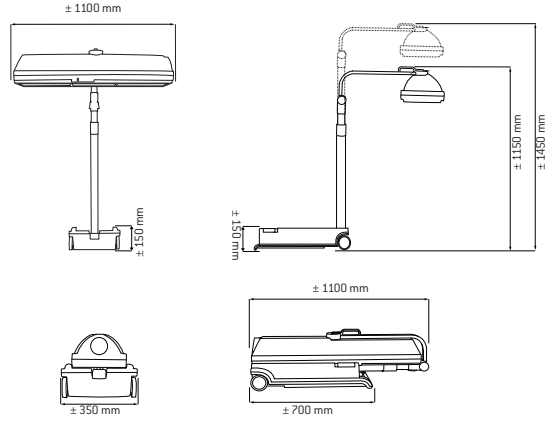

MOBILE SUN

	Hapro Mobile Sun HP 8540
Lamps	3 x 500 W HPA
Reflector	Parabolic reflector
Optimal tanning area	185 x 75 cm
Session memory (2 users)	•
Optimal distance determination	•
Analog timer	•
Ready to use / storage	< 10 seconds
UV-protection goggles (2 pairs)	•
Power	1,65 kW
Colour	Clay Blush
Weight	30,4 kg

• = Standard, – = Not applicable