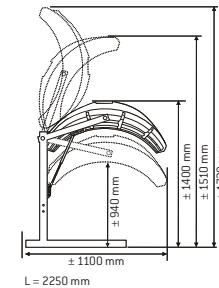

V = Vertical tipping stand, C = Tanning tunnel, • = Standard, – = Not applicable

Topaz V Topaz V

Topaz C

JADE

	Jade 12 T	Jade 12 T Lc	Jade 24 C	Jade 24 C Lc
Lamps	12 x 100 W	6 x 100 W 6 x 100 W Lc	24 x 100 W	18 x 100 W 6 x 100 W Lc
Reflector	SRS	SRS	SRS	SRS
Facial tanner	–	integrated	–	integrated
Power	1,33 kW	1,33 kW	2,83 kW	2,83 kW
Analog timer	•	•	•	•
Alarm	•	•	•	•
UV-protection goggles (2 pairs)	•	•	•	•
Body cooler	○	○	○	○
Decorative panel front	–	–	○	○
Colour	Pearl White	Pearl White	Pearl White	Pearl White
Weight	73 kg	73 kg	119 kg	121 kg

T = Double fold-back stand, C = Tanning tunnel, Lc = combination lamp, ○ = Optional, • = Standard, – = Not applicable

Jade T

Jade T

Jade C

ONYX

	Onyx 14/5 T	Onyx 14/1 T	Onyx 26/5 C	Onyx 26/1 C
Lamps	14 x 100 W L**	10 x 100 W L** 4 x 80 W	14 x 100 W L** 12 x 100 W	10 x 100 W L** 4 x 80 W 12 x 100 W
Reflector	SRS	SRS	SRS	SRS
Facial tanner	5 x 25 W	1 x 400 W	5 x 25 W	1 x 400 W
Power	1,81 kW	1,98 kW	3,19 kW	3,24 kW
Digital timer	•	•	•	•
Alarm	•	•	•	•
Operating hours	•	•	•	•
UV-protection goggles (2 pairs)	•	•	•	•
Body cooler	•	•	•	•
Decorative panel front	–	–	•	•
Colour	Titanium Bronze Metallic	Titanium Bronze Metallic	Titanium Bronze Metallic	Titanium Bronze Metallic
Weight	81 kg	84 kg	128 kg	131 kg