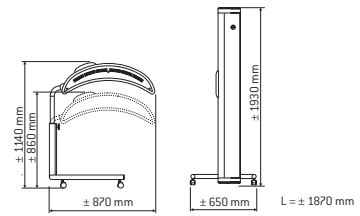

V = Vertical tipping stand, C = Tanning tunnel, • = Standard, – = Not applicable

Topaz V Topaz V

Topaz C

JADE

	Jade 12 T	Jade 12 T Lc	Jade 24 C	Jade 24 C Lc
Lamps	12 x 100 W	6 x 100 W 6 x 100 W Lc	24 x 100 W	18 x 100 W 6 x 100 W Lc
Reflector	SRS	SRS	SRS	SRS
Facial tanner	–	integrated	–	integrated
Power	1,33 kW	1,33 kW	2,83 kW	2,83 kW
Analog timer	•	•	•	•
Alarm	•	•	•	•
UV-protection goggles (2 pairs)	•	•	•	•
Body cooler	○	○	○	○
Decorative panel front	–	–	○	○
Colour	Pearl White	Pearl White	Pearl White	Pearl White
Weight	73 kg	73 kg	119 kg	121 kg