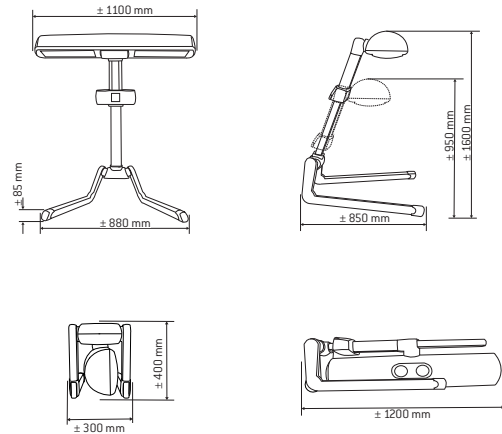

INNERGIZE

	Hapro Innergize HP 8580
Lamps	2 x 300 W UV – HPA 2 x infrared – 1100 W
Reflector	Parabolic reflector
Optimal tanning area	190 x 70 cm
Optimal distance determination	•
Touch screen	•
Digital timer	•
Operating hours	•
Ready to use / storage	< 10 seconds
Snooze function	•
Repeat Function	•
Alarm	•
Aroma	•
Partial body session*	•
Imultaneous use of UV and infrared lamps	•
Infrared only	•
UV-protection goggles (2 pairs)	•
Power	2,2 kW
Colour	Pure White
Weight	ca. 19,2 kg

* One side of the Hapro Innergize will be switched on.

• = Standard, – = Not applicable