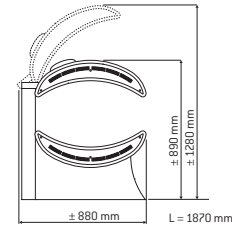

SUMMER GLOW HB 404

TOPAZ

	Topaz 10 V	Topaz 10/1 V	Topaz 12 V	Topaz 24 C	Topaz 24/1 C
Lamps	10 x 100 W	6 x 100 W 4 x 80 W	12 x 100 W	24 x 100 W	20 x 100 W 4 x 80 W
Reflector	Reflector panel	Reflector panel	Reflector panel	Reflector panel	Reflector panel
Facial tanner	–	1 x 400 W	–	–	1 x 400 W
Power	1,16 kW	1,42 kW	1,36 kW	2,60 kW	2,90 kW
Analog timer	•	•	•	•	–
Digital timer	–	–	–	–	•
UV-protection goggles (2 pairs)	•	•	•	•	•
Aroma	–	–	–	–	•
Audio/MP3	–	–	–	–	•
Colour	Bright White	Bright White	Bright White	Bright White Earth Deco	Bright White Earth Deco
Weight	39,5 kg	43,5 kg	42,5 kg	96 kg	102 kg

V = Vertical tipping stand, C = Tanning tunnel, • = Standard, – = Not applicable

Topaz V Topaz V

Topaz C

JADE

	Jade 12 T	Jade 12 T Lc	Jade 24 C	Jade 24 C Lc
Lamps	12 x 100 W	6 x 100 W 6 x 100 W Lc	24 x 100 W	18 x 100 W 6 x 100 W Lc
Reflector	SRS	SRS	SRS	SRS
Facial tanner	–	integrated	–	integrated
Power	1,33 kW	1,33 kW	2,83 kW	2,83 kW
Analog timer	•	•	•	•
Alarm	•	•	•	•
UV-protection goggles (2 pairs)	•	•	•	•
Body cooler	○	○	○	○
Decorative panel front	–	–	○	○
Colour	Pearl White	Pearl White	Pearl White	Pearl White
Weight	73 kg	73 kg	119 kg	121 kg