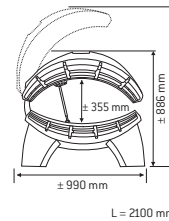

V = Vertical tipping stand, C = Tanning tunnel, • = Standard, – = Not applicable

Topaz V Topaz V

Topaz C

JADE

	Jade 12 T	Jade 12 T Lc	Jade 24 C	Jade 24 C Lc
Lamps	12 x 100 W	6 x 100 W 6 x 100 W Lc	24 x 100 W	18 x 100 W 6 x 100 W Lc
Reflector	SRS	SRS	SRS	SRS
Facial tanner	–	integrated	–	integrated
Power	1,33 kW	1,33 kW	2,83 kW	2,83 kW
Analog timer	•	•	•	•
Alarm	•	•	•	•
UV-protection goggles (2 pairs)	•	•	•	•
Body cooler	○	○	○	○
Decorative panel front	–	–	○	○
Colour	Pearl White	Pearl White	Pearl White	Pearl White
Weight	73 kg	73 kg	119 kg	121 kg

T = Double fold-back stand, C = Tanning tunnel, Lc = combination lamp, ○ = Optional, • = Standard, – = Not applicable

Jade T

Jade T

Jade C

ONYX

	Onyx 14/5 T	Onyx 14/1 T	Onyx 26/5 C	Onyx 26/1 C
Lamps	14 x 100 W L**	10 x 100 W L** 4 x 80 W	14 x 100 W L** 12 x 100 W	10 x 100 W L** 4 x 80 W 12 x 100 W
Reflector	SRS	SRS	SRS	SRS
Facial tanner	5 x 25 W	1 x 400 W	5 x 25 W	1 x 400 W
Power	1,81 kW	1,98 kW	3,19 kW	3,24 kW
Digital timer	•	•	•	•
Alarm	•	•	•	•
Operating hours	•	•	•	•
UV-protection goggles (2 pairs)	•	•	•	•
Body cooler	•	•	•	•
Decorative panel front	–	–	•	•
Colour	Titanium Bronze Metallic	Titanium Bronze Metallic	Titanium Bronze Metallic	Titanium Bronze Metallic
Weight	81 kg	84 kg	128 kg	131 kg