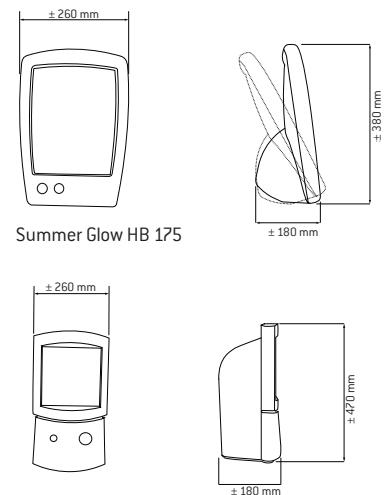

SUMMER GLOW

	Hapro Summer Glow HB 175	Hapro Summer Glow HB 404
Lamps	4 x 15 W	1 x 400 W HPA
Reflector	SRS	Parabolic reflector
Optimal tanning area	27 x 21 cm	40 x 60 cm
Session memory	•	–
Optimal distance determination	–	•
Analog timer	•	•
UV-protection goggles (2 pairs)	•	•
Power	0,075 kW	0,44 kW
Colour	Bright White	Bright White
Weight	2,9 kg	5,5 kg

*The integrated Strip Reflector System [SRS] optimizes the efficiency of the lamp output.

• = Standard, – = Not applicable