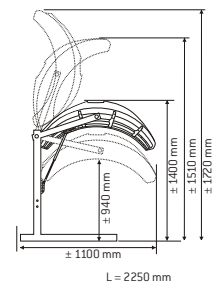

TOPAZ

	Topaz 10 V	Topaz 10/1 V	Topaz 12 V	Topaz 24 C	Topaz 24/1 C
Lamps	10 x 100 W	6 x 100 W 4 x 80 W	12 x 100 W	24 x 100 W	20 x 100 W 4 x 80 W
Reflector	Reflector panel	Reflector panel	Reflector panel	Reflector panel	Reflector panel
Facial tanner	–	1 x 400 W	–	–	1 x 400 W
Power	1,16 kW	1,42 kW	1,36 kW	2,60 kW	2,90 kW
Analog timer	•	•	•	•	–
Digital timer	–	–	–	–	•
UV-protection goggles (2 pairs)	•	•	•	•	•
Aroma	–	–	–	–	•
Audio/MP3	–	–	–	–	•
Colour	Bright White	Bright White	Bright White	Bright White Earth Deco	Bright White Earth Deco
Weight	39,5 kg	43,5 kg	42,5 kg	96 kg	102 kg

V = Vertical tipping stand, C = Tanning tunnel, • = Standard, – = Not applicable

JADE

	Jade 12 T	Jade 12 T Lc	Jade 24 C	Jade 24 C Lc
Lamps	12 x 100 W	6 x 100 W 6 x 100 W Lc	24 x 100 W	18 x 100 W 6 x 100 W Lc
Reflector	SRS	SRS	SRS	SRS
Facial tanner	–	integrated	–	integrated
Power	1,33 kW	1,33 kW	2,83 kW	2,83 kW
Analog timer	•	•	•	•
Alarm	•	•	•	•
UV-protection goggles (2 pairs)	•	•	•	•
Body cooler	○	○	○	○
Decorative panel front	–	–	○	○
Colour	Pearl White	Pearl White	Pearl White	Pearl White
Weight	73 kg	73 kg	119 kg	121 kg

T = Double fold-back stand, C = Tanning tunnel, Lc = combination lamp, ○ = Optional, • = Standard, – = Not applicable

ONYX

	Onyx 14/5 T	Onyx 14/1 T	Onyx 26/5 C	Onyx 26/1 C
Lamps	14 x 100 W L**	10 x 100 W L** 4 x 80 W	14 x 100 W L** 12 x 100 W	10 x 100 W L** 4 x 80 W 12 x 100 W
Reflector	SRS	SRS	SRS	SRS
Facial tanner	5 x 25 W	1 x 400 W	5 x 25 W	1 x 400 W
Power	1,81 kW	1,98 kW	3,19 kW	3,24 kW
Digital timer	•	•	•	•
Alarm	•	•	•	•
Operating hours	•	•	•	•
UV-protection goggles (2 pairs)	•	•	•	•
Body cooler	•	•	•	•
Decorative panel front	–	–	•	•
Colour	Titanium Bronze Metallic	Titanium Bronze Metallic	Titanium Bronze Metallic	Titanium Bronze Metallic
Weight	81 kg	84 kg	128 kg	131 kg

T = Double fold-back stand, C = Tanning tunnel, ** = Tubes 1,9 m, • = Standard, – = Not applicable

Onyx T

Click-strip-system for easy cleaning of acrylic panels and tubes.