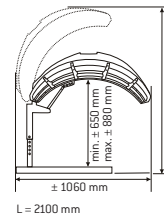

V = Vertical tipping stand, C = Tanning tunnel, • = Standard, – = Not applicable

Topaz V Topaz V

Topaz C

JADE

	Jade 12 T	Jade 12 T Lc	Jade 24 C	Jade 24 C Lc
Lamps	12 x 100 W	6 x 100 W 6 x 100 W Lc	24 x 100 W	18 x 100 W 6 x 100 W Lc
Reflector	SRS	SRS	SRS	SRS
Facial tanner	–	integrated	–	integrated
Power	1,33 kW	1,33 kW	2,83 kW	2,83 kW
Analog timer	•	•	•	•
Alarm	•	•	•	•
UV-protection goggles (2 pairs)	•	•	•	•
Body cooler	○	○	○	○
Decorative panel front	–	–	○	○
Colour	Pearl White	Pearl White	Pearl White	Pearl White
Weight	73 kg	73 kg	119 kg	121 kg

T = Double fold-back stand, C = Tanning tunnel, Lc = combination lamp, ○ = Optional, • = Standard, – = Not applicable

Jade T

Jade T

Jade C

ONYX

	Onyx 14/5 T	Onyx 14/1 T	Onyx 26/5 C	Onyx 26/1 C
Lamps	14 x 100 W L**	10 x 100 W L** 4 x 80 W	14 x 100 W L** 12 x 100 W	10 x 100 W L** 4 x 80 W 12 x 100 W
Reflector	SRS	SRS	SRS	SRS
Facial tanner	5 x 25 W	1 x 400 W	5 x 25 W	1 x 400 W
Power	1,81 kW	1,98 kW	3,19 kW	3,24 kW
Digital timer	•	•	•	•
Alarm	•	•	•	•
Operating hours	•	•	•	•
UV-protection goggles (2 pairs)	•	•	•	•
Body cooler	•	•	•	•
Decorative panel front	–	–	•	•
Colour	Titanium Bronze Metallic	Titanium Bronze Metallic	Titanium Bronze Metallic	Titanium Bronze Metallic
Weight	81 kg	84 kg	128 kg	131 kg