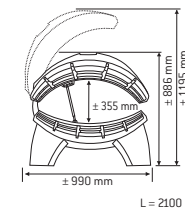

Onyx T

Onyx C