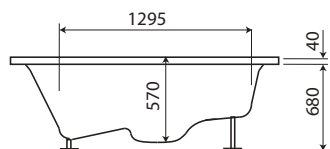

TRENDY ERGONOMIC LINE

Diepte +/- 570 mm
Alle Trendy baden & whirlpools worden geleverd met
frame, verstelbare poten en afvoer.

Depth +/- 570 mm
All Trendy bathtubs & whirlpools are delivered with a
frame, adjustable bath feet and waste.

▲ Minerva

900

1700 x 750 mm
Capaciteit. Capacity. 235L
(incl. 1 pers.)