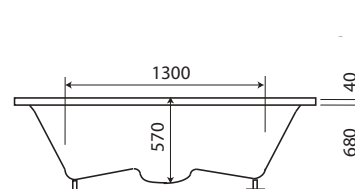

▲ Antonia

920

1900 x 900 mm
Capaciteit. Capacity. 360L
(incl. 1 pers.)