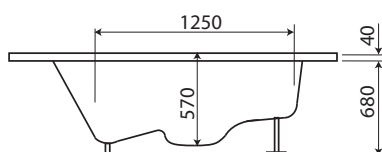

▲ Bellona

930

1910 x 850 mm
Capaciteit. Capacity. 240L
(incl. 1 pers.)