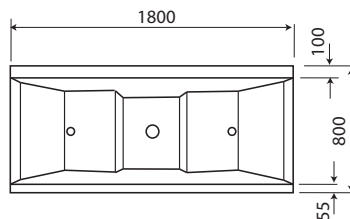

▲ Antonia

910

1800 x 800 mm
Capaciteit. Capacity. 320L
(incl. 1 pers.)