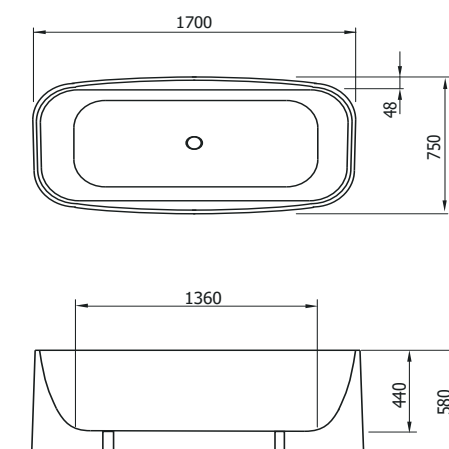

▲ Tahiti 230

1700 x 750 x 440 mm
325 liters · 55 kg