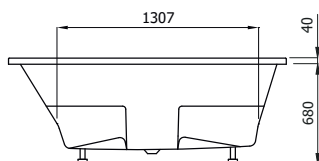

LoungePool

840

1800 x 900 mm
Capaciteit. Capacity. 340L
(incl. 1 pers.)