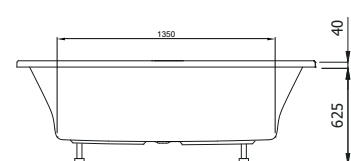

Note! When using a bath rim combination, we recommend keeping free a 5 cm wide strip between the wall and the bathtub.

PREMIUM LINE

Diepte +/- 500 mm

Alle Premium baden worden geleverd inclusief potenset (los meegeleverd)