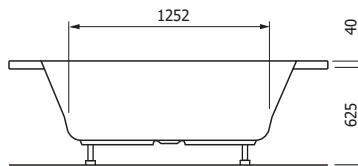

PREMIUM LINE

Diepte +/- 500 mm

Alle Premium baden worden geleverd inclusief potenset (los meegeleverd)

Alle whirlpools worden geleverd met frame en verstelbare poten.

Depth +/- 500 mm

All Premium bathtubs are delivered with a set of bath feet (not mounted).

All whirlpools are delivered with a frame and adjustable bath feet.

Victoria

325

2000 x 900 mm

Capaciteit. *Capacity.* 200L
(incl. 1 pers.)