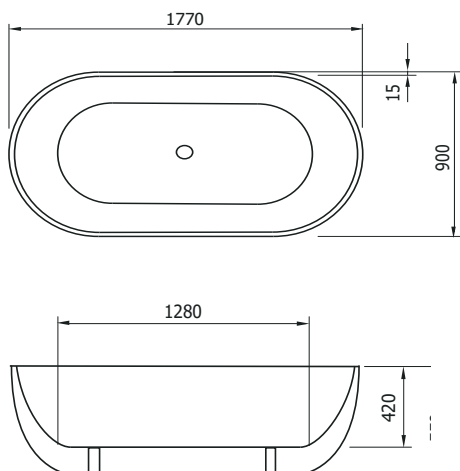

▲ Martinique 220

1770 x 900 x 420 mm
256 liters · 67 kg