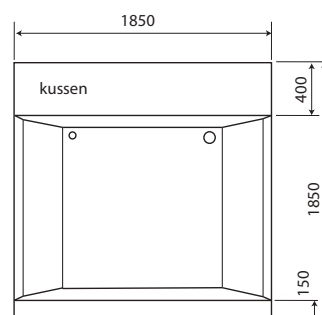

▲ Carmenta

950

1850 x 1850 mm
Capaciteit. Capacity. 440L
(incl. 1 pers.)

Note! When using a bath rim combination, we recommend keeping free a 5 cm wide strip between the wall and the bathtub.