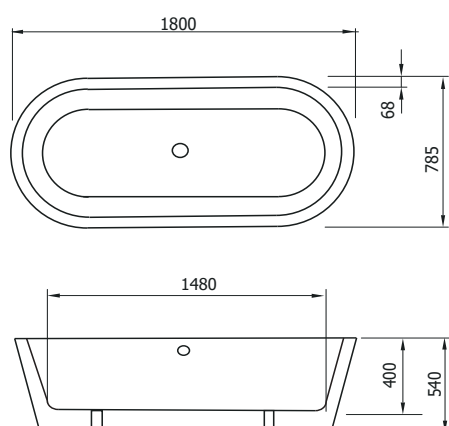

▲ Corsica 250

1800 x 785 x 400 mm
235 liters · 65 kg