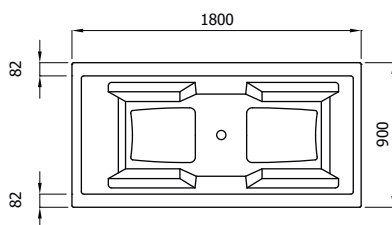

LoungePool

840

1800 x 900 mm
Capaciteit. Capacity. 340L
(incl. 1 pers.)