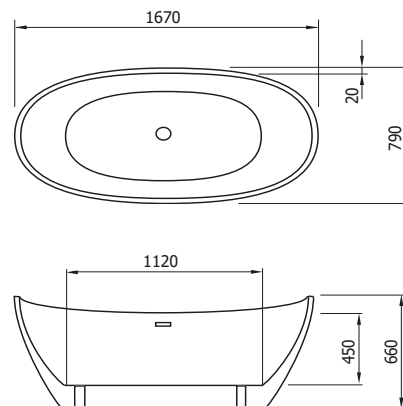

▲ Fiji 210

1670 x 790 x 450 mm
256 liters · 67 kg