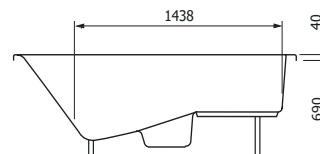

Spenida

795

1950 x 1700 mm
Capaciteit. Capacity. 445L
(incl. 1 pers.)