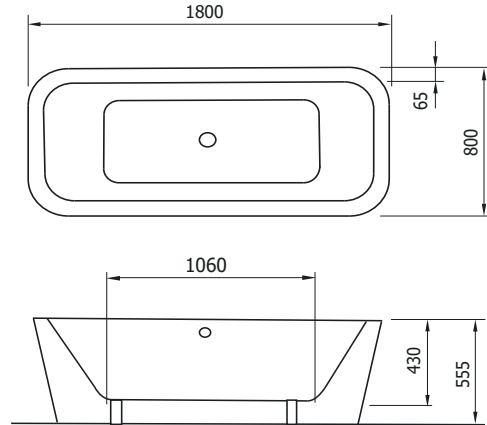

▲ **Pelican 270**

1800 x 800 x 430 mm
218 liters · 46 kg