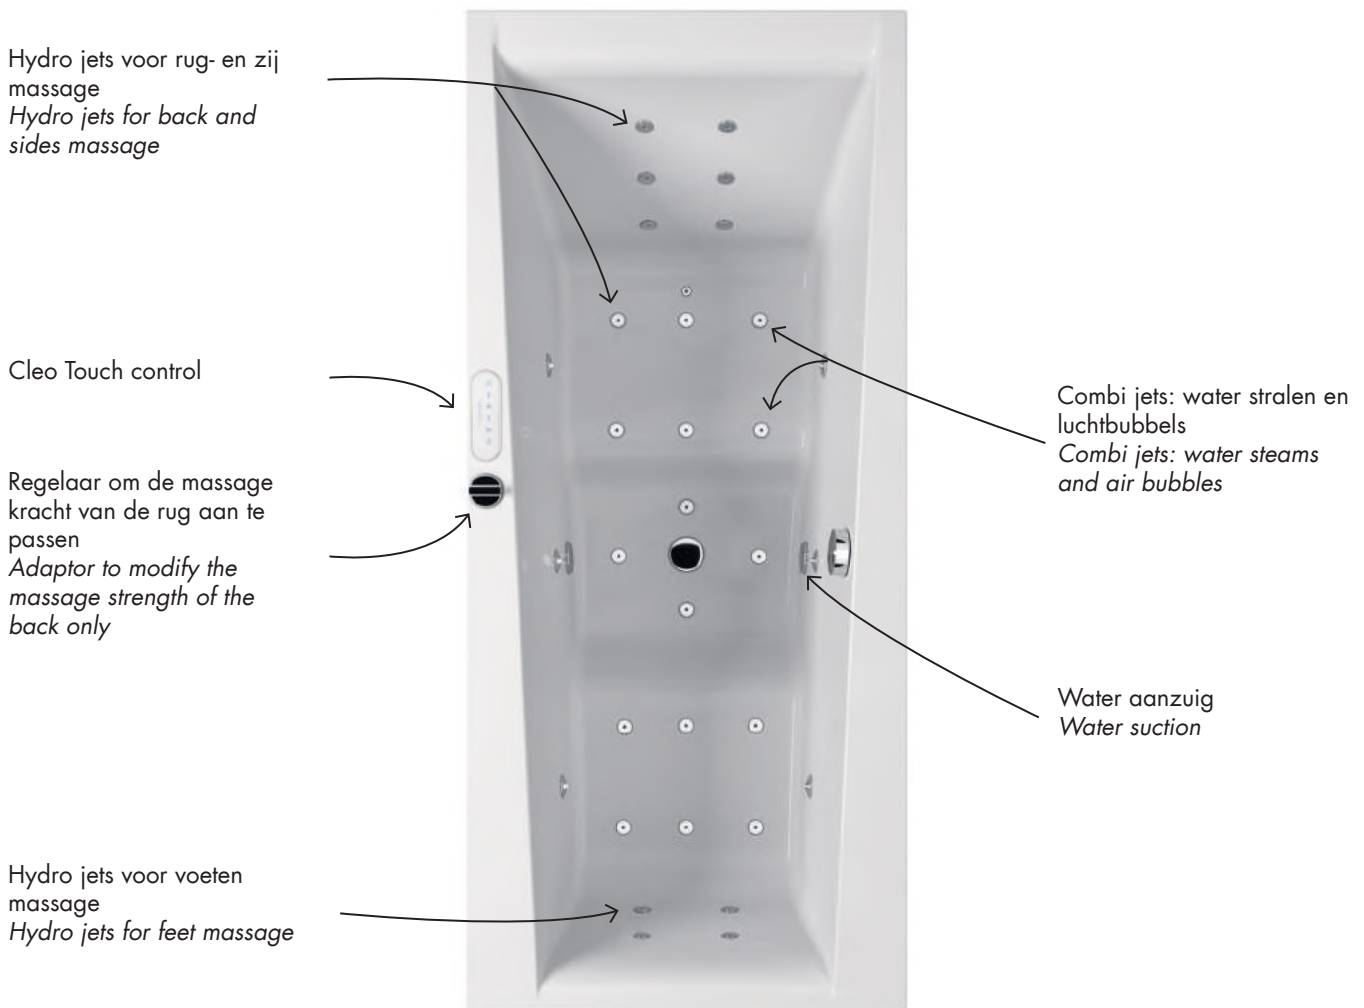

EXTREME WELLNESS BODY

AANTAL JETS & ARTICLES. NUMBER OF JETS & ARTICLES

Baden. Baths	Extreme Wellness Body Whirlpools Aantal jets & articles. Number of jets & articles			
	Hydro jets Lange zijkanalen <i>Long sides</i>	Hydro jets Rug & voeten <i>Back & feet</i>	Spa & hydro combi jets Badbodem. <i>Bath floor</i>	Articles
Wellpool	8	10	16	24205010
Premium	8	10	16	24205020
Luxus & Trendy: Monola 700, Iseda 720, Solero 740, Minerva 900, Bellona 930	8	10	16	24205030
Luxus & Trendy: Imaza 750, Ladiva 760, Pareva 770, LoungePool 840, Antonia 910/920, Vesta 940	8	14	16	24205040
Luxus & Trendy: Almeda 780, Magadi 790, Spenida 795, LoungePool 850, Carmenta 950	8	14	16	24205050