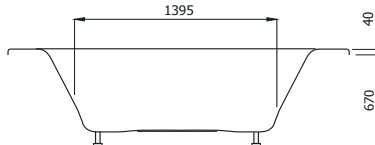

Depth +/- 600 mm
 All Luxus bathtubs & whirlpools are delivered with a
 frame, adjustable bath feet and waste.

Almeda

780

1500 x 1500 mm
 Capaciteit. Capacity. 375L
 (incl. 1 pers.)

Magadi

790

1720 x 1720 mm
 Capaciteit. Capacity. 479L
 (incl. 1 pers.)