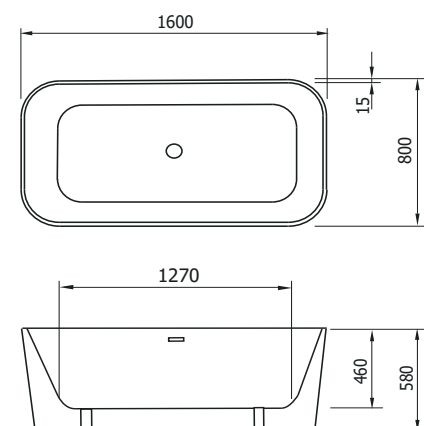

▲ Texel 240

1600 x 800 x 460 mm
317 liters · 55 kg