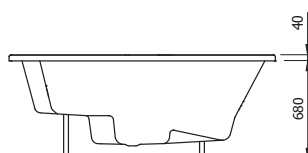

Let op! Bij gebruik van een badrandcombinatie adviseren wij een 5 cm brede tegelstrook tussen het bad en de wand vrij te houden.