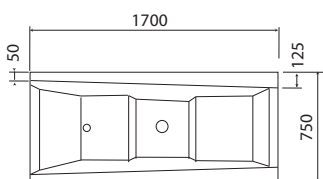

TRENDY ERGONOMIC LINE

Diepte +/- 570 mm
Alle Trendy baden & whirlpools worden geleverd met
frame, verstelbare poten en afvoer.

Depth +/- 570 mm
All Trendy bathtubs & whirlpools are delivered with a
frame, adjustable bath feet and waste.

▲ Minerva

900

1700 x 750 mm
Capaciteit. Capacity. 235L
(incl. 1 pers.)