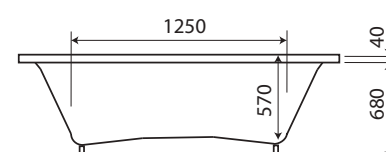

▲ Carmenta

950

1850 x 1850 mm
Capaciteit. Capacity. 440L
(incl. 1 pers.)

Note! When using a bath rim combination, we recommend keeping free a 5 cm wide strip between the wall and the bathtub.