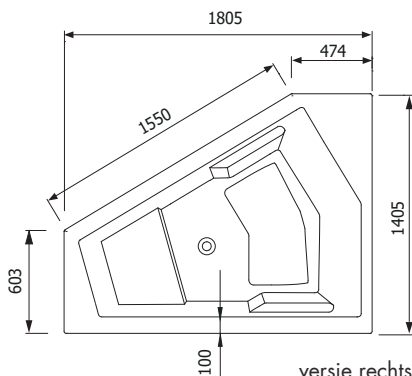

LoungePool

850 L/R

1800 x 1400/600 mm
Capaciteit. Capacity. 375L
(incl. 1 pers.)

versie rechts. version right

Let op! Bij gebruik van een badrandcombinatie adviseren wij een 5 cm brede tegelstrook tussen het bad en de wand vrij te houden.