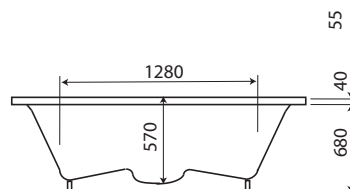

▲ Antonia

910

1800 x 800 mm
Capaciteit. Capacity. 320L
(incl. 1 pers.)