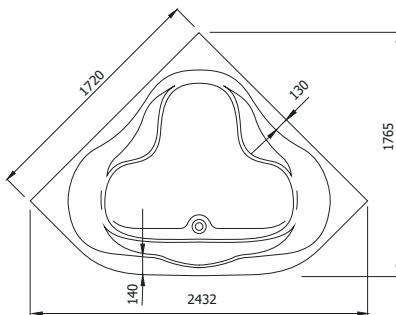

Depth +/- 600 mm
 All Luxus bathtubs & whirlpools are delivered with a
 frame, adjustable bath feet and waste.

Almeda

780

1500 x 1500 mm
 Capaciteit. Capacity. 375L
 (incl. 1 pers.)

Magadi

790

1720 x 1720 mm
 Capaciteit. Capacity. 479L
 (incl. 1 pers.)