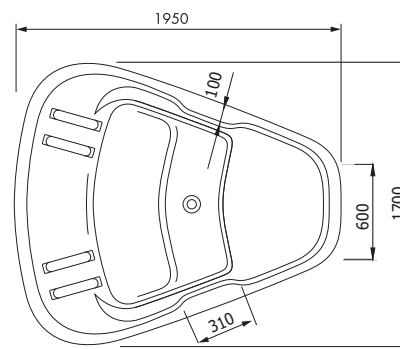

Spenida

795

1950 x 1700 mm
Capaciteit. Capacity. 445L
(incl. 1 pers.)