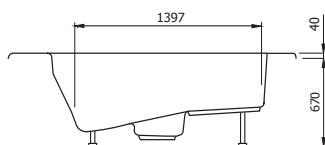

LUXUS ERGONOMIC LINE

Diepte +/- 600 mm
Alle Luxus baden & whirlpools worden geleverd met
frame, verstelbare poten en afvoer.

Depth +/- 600 mm
All Luxus bathtubs & whirlpools are delivered with a
frame, adjustable bath feet and waste.

Almeda

780

1500 x 1500 mm
Capaciteit. Capacity. 375L
(incl. 1 pers.)