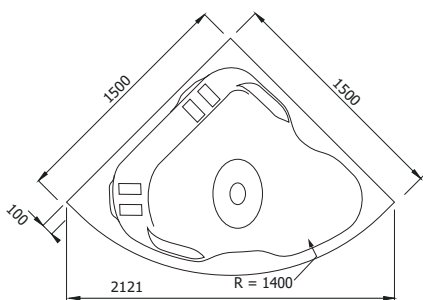

LUXUS ERGONOMIC LINE

Diepte +/- 600 mm
Alle Luxus baden & whirlpools worden geleverd met
frame, verstelbare poten en afvoer.

Depth +/- 600 mm
All Luxus bathtubs & whirlpools are delivered with a
frame, adjustable bath feet and waste.

Almeda

780

1500 x 1500 mm
Capaciteit. Capacity. 375L
(incl. 1 pers.)