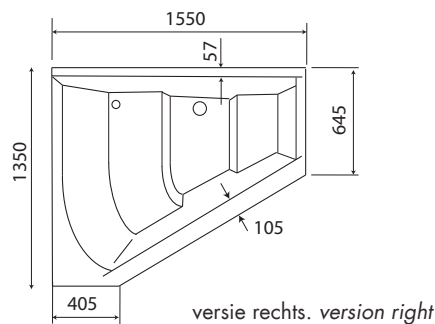

▲ Vesta

940

1550 x 1350 mm
Capaciteit. Capacity. 375L
(incl. 1 pers.)